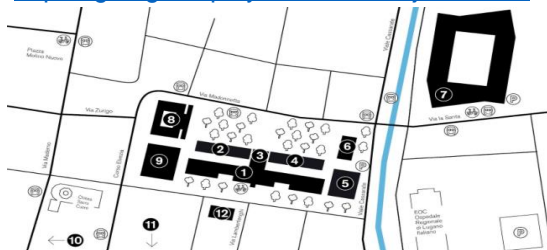

Address: Via Buffi 6
Blue Building (Level 2)
6900 Lugano

<https://goo.gl/maps/ymKXHW6TDjJzJACC6>

1. main building
2. black building (seminar room)
12. blue building (economics department)